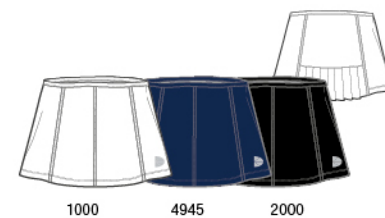

STYLE: 2450
CLASSIC TANK
70 Breathe-Dri
Sizes XS, S, M, L, XL
In stock

STYLE: 8630
BLADE PANT
93 cotton Stretch
Sizes: XS, S, M, L, XL
44, 46, 48, 50

+SIZE

STYLE: 5352
SKIPRI
70 Breathe-Dri
Sizes XS, S, M, L, XL
In stock

STYLE: 2756
BASIC SS TEE
Polyamide, elastane
Sizes XS, S, M, L, XL

STYLE: 2581
CRYSTAL TANK
Polyamide, elastane
Sizes XS, S, M, L, XL

STYLE: 7151
KICK PLEAT SKORT
Classic length
70 Breathe-Dri
Sizes XS, S, M, L, XL
In stock