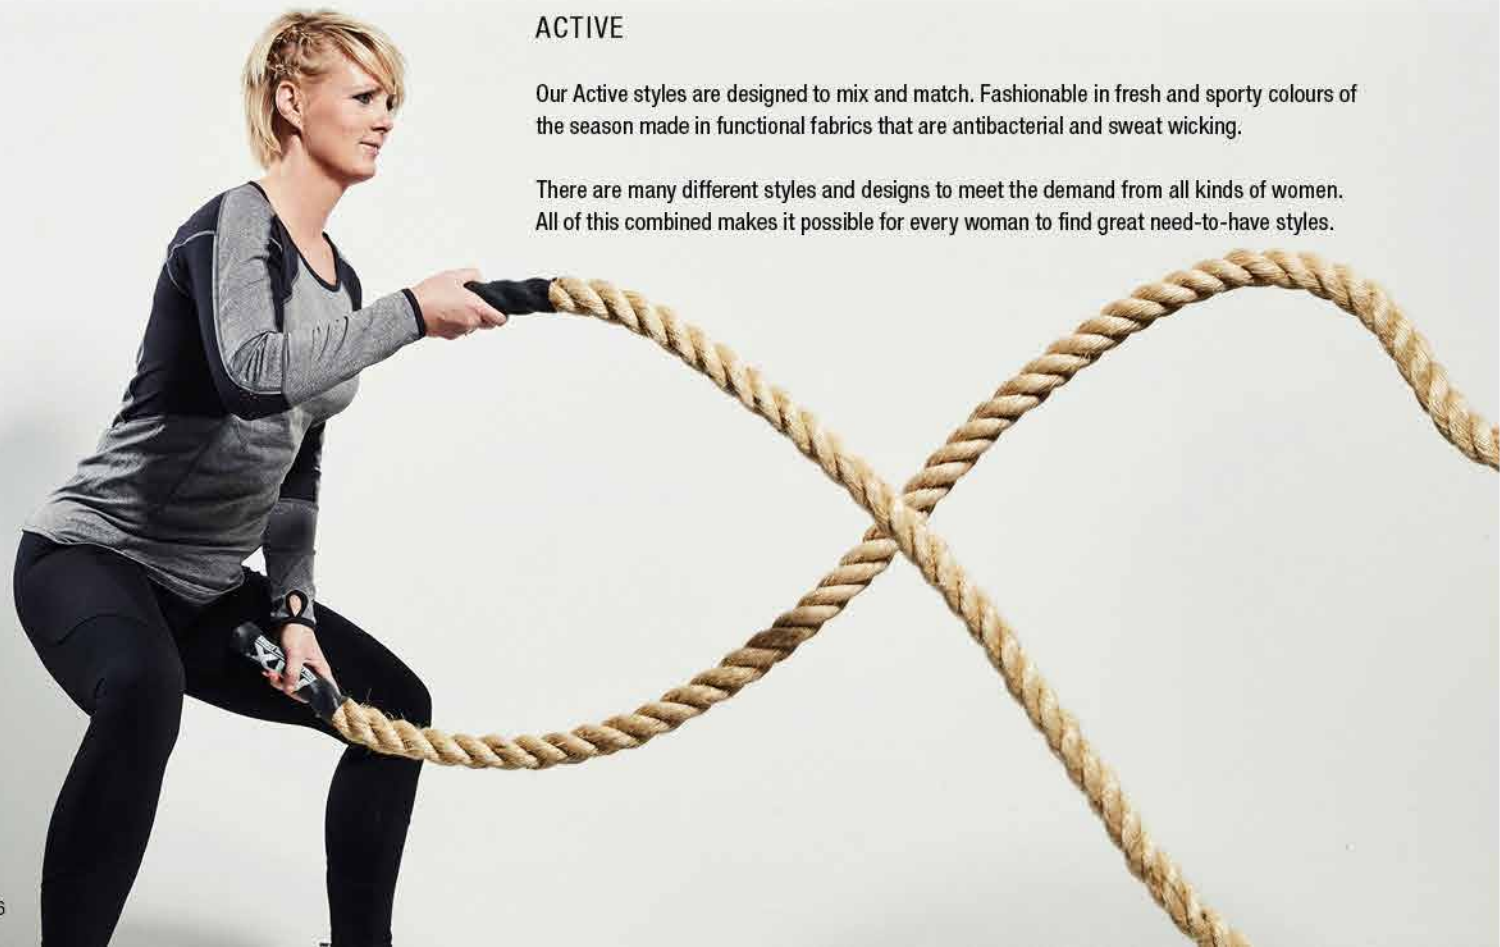

ACTIVE

Our Active styles are designed to mix and match. Fashionable in fresh and sporty colours of the season made in functional fabrics that are antibacterial and sweat wicking.

There are many different styles and designs to meet the demand from all kinds of women. All of this combined makes it possible for every woman to find great need-to-have styles.

9080 9415 9125

STYLE: 2569
LITHO TANK
Polyester, elastane
Sizes: XS, S, M, L, XL