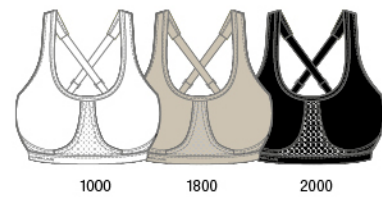

STYLE: 0091
**SUPPORT BRA
HIGH IMPACT**
22 Tactel Aquator
Sizes: EU 70A-90G / US 32AA-40E
UK 32A-40F / FR 85A-105G