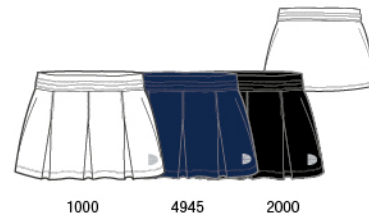

STYLE: 2756
BASIC SS TEE
Polyamide, elastane
Sizes XS, S, M, L, XL

STYLE: 2581
CRYSTAL TANK
Polyamide, elastane
Sizes XS, S, M, L, XL

STYLE: 7151
KICK PLEAT SKORT
Classic length
70 Breathe-Dri
Sizes XS, S, M, L, XL
In stock

STYLE: 7120
PLEATED BACK SKORT
Classic length
70 Breathe-Dri
Sizes XS, S, M, L, XL
In stock

STYLE: 4194
ATHLETIC JACKET
Polyamide, elastane
Sizes XS, S, M, L, XL
In stock

STYLE: 2712
CRYSTAL TEE
Polyamide, elastane
Sizes XS, S, M, L, XL

STYLE: 7123
3 TIERED SKORT
Athletic length
1000 White
Sizes: XS, S, M, L, XL
In stock

STYLE: 7118
BOX PLEATED SKORT
Classic length
70 Breathe-Dri
Sizes XS, S, M, L, XL
In stock

BAGS

STYLE: 9514
**QUILTED DUFFEL
 SPORTS BAG**
 76 Dull Nylon
 Sizes: One Size