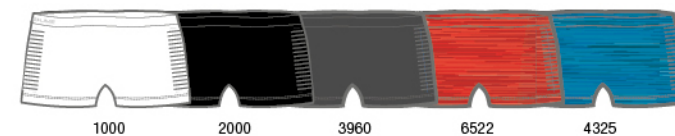

All styles are in fashionable colours and perfect for both training and daily use.

STYLE: 0041
SEAMLESS TANK TOP

15 Body Dri
Sizes: XXS/XS, S/M, L/XL

STYLE: 0044
SEAMLESS F/B TANK

15 Body Dri
Sizes: XXS/XS, S/M, L/XL

STYLE: 0048
SEAMLESS LONG SLEEVE

15 Body Dri
Sizes: XXS/XS, S/M, L/XL

STYLE: 0057
SEAMLESS HIPSTERS

15 Body Dri
Sizes: XXS/XS, S/M, L/XL

STYLE: 0026
SEAMLESS SPORTS BRIEF

15 Body Dri
Sizes: XXS/XS, S/M, L/XL